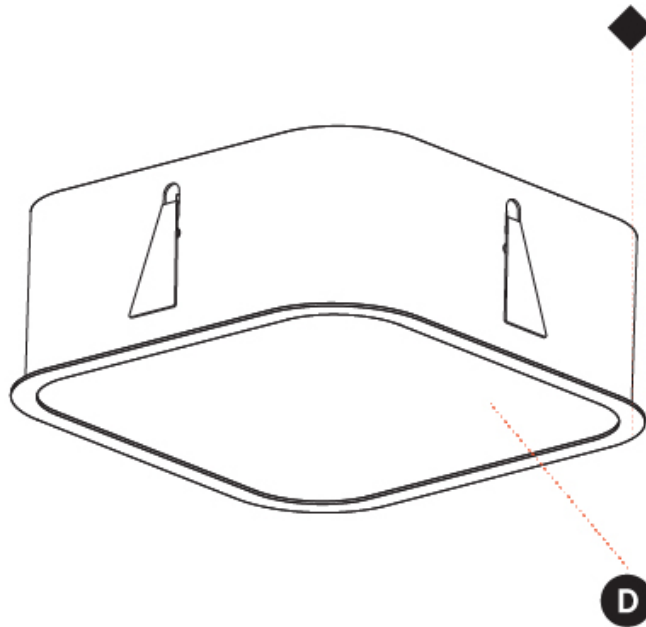

SMOOTHY STANDARD RECESSED

A37595-

PROJECT

TYPE

SPECIFIER

QUANTITY

DATE

A